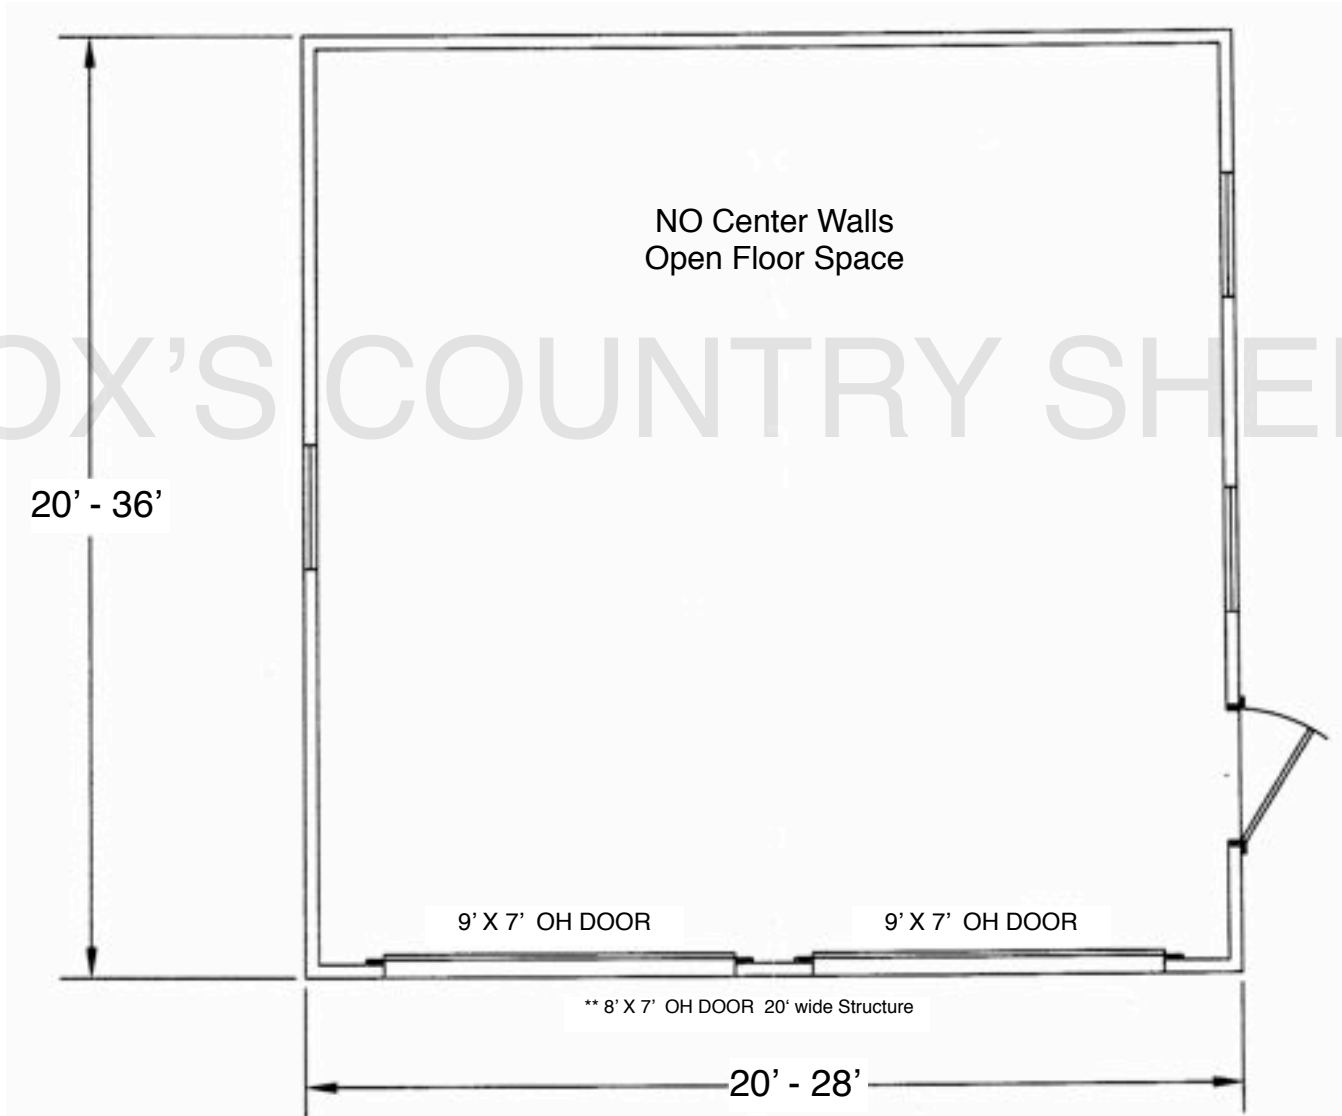

Side View

Fox's Country Sheds
537 E. 28TH DIVISION HWY. LITITZ, PA 17543
TEL: 717-626-9560 FAX: 717-626-7810

Double-Wide Garage

FLOOR PLAN

Fox's Country Sheds
537 E. 28TH DIVISION HWY. LITITZ, PA 17543
TEL: 717-626-9560 FAX: 717-626-7810

Double-Wide Garage

END VIEW

Fox's Country Sheds
537 E. 28TH DIVISION HWY. LITITZ, PA 17543
TEL: 717-626-9560 FAX: 717-626-7810

Side View