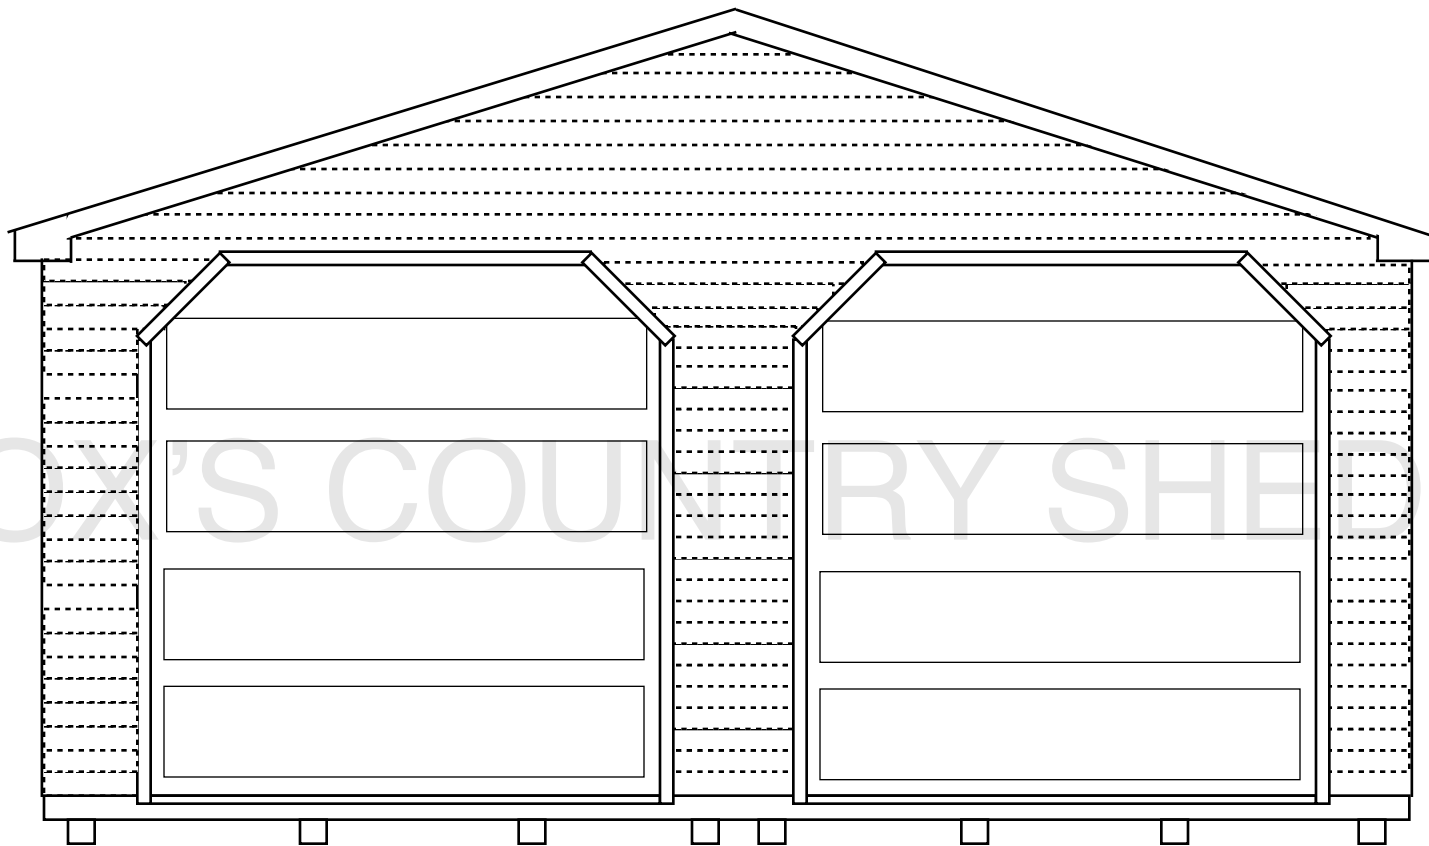

Fox's Country Sheds
537 E. 28TH DIVISION HWY. LITITZ, PA 17543
TEL: 717-626-9560 FAX: 717-626-7810

Double-Wide Garage

CROSS SECTION

Fox's Country Sheds
537 E. 28TH DIVISION HWY. LITITZ, PA 17543
TEL: 717-626-9560 FAX: 717-626-7810

Side View

Fox's Country Sheds
537 E. 28TH DIVISION HWY. LITITZ, PA 17543
TEL: 717-626-9560 FAX: 717-626-7810

Double-Wide Garage

FLOOR PLAN

Fox's Country Sheds
537 E. 28TH DIVISION HWY. LITITZ, PA 17543
TEL: 717-626-9560 FAX: 717-626-7810

Double-Wide Garage

END VIEW

Fox's Country Sheds
537 E. 28TH DIVISION HWY. LITITZ, PA 17543
TEL: 717-626-9560 FAX: 717-626-7810

Side View