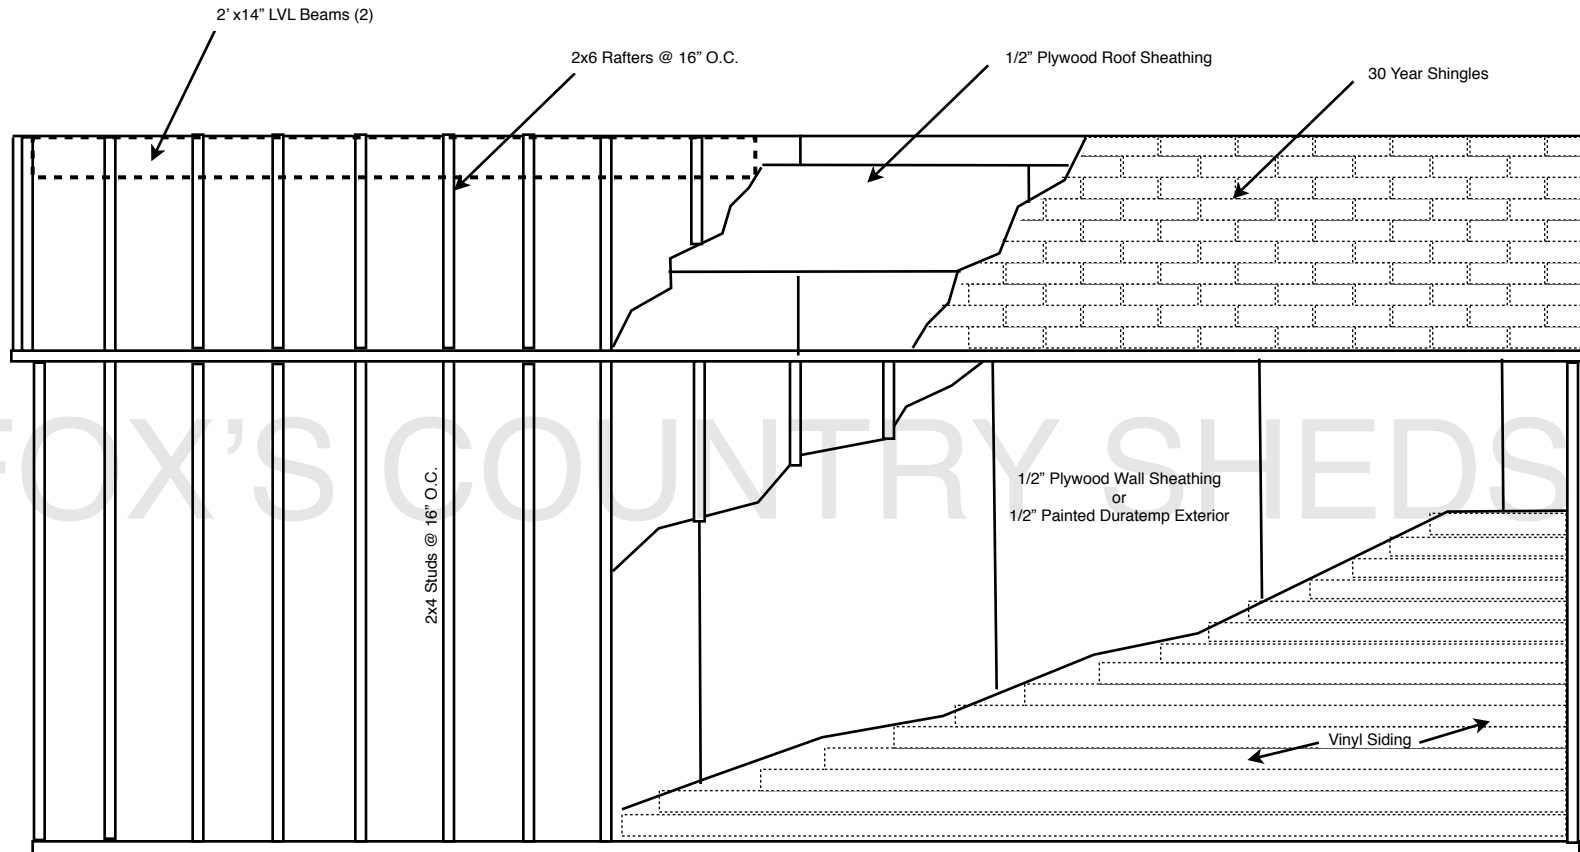

Side View

Fox's Country Sheds
537 E. 28TH DIVISION HWY. LITITZ, PA 17543
TEL: 717-626-9560 FAX: 717-626-7810

Double-Wide Garage

FLOOR PLAN

Fox's Country Sheds
537 E. 28TH DIVISION HWY. LITITZ, PA 17543
TEL: 717-626-9560 FAX: 717-626-7810

Double-Wide Garage

END VIEW

Fox's Country Sheds
537 E. 28TH DIVISION HWY. LITITZ, PA 17543
TEL: 717-626-9560 FAX: 717-626-7810

Side View