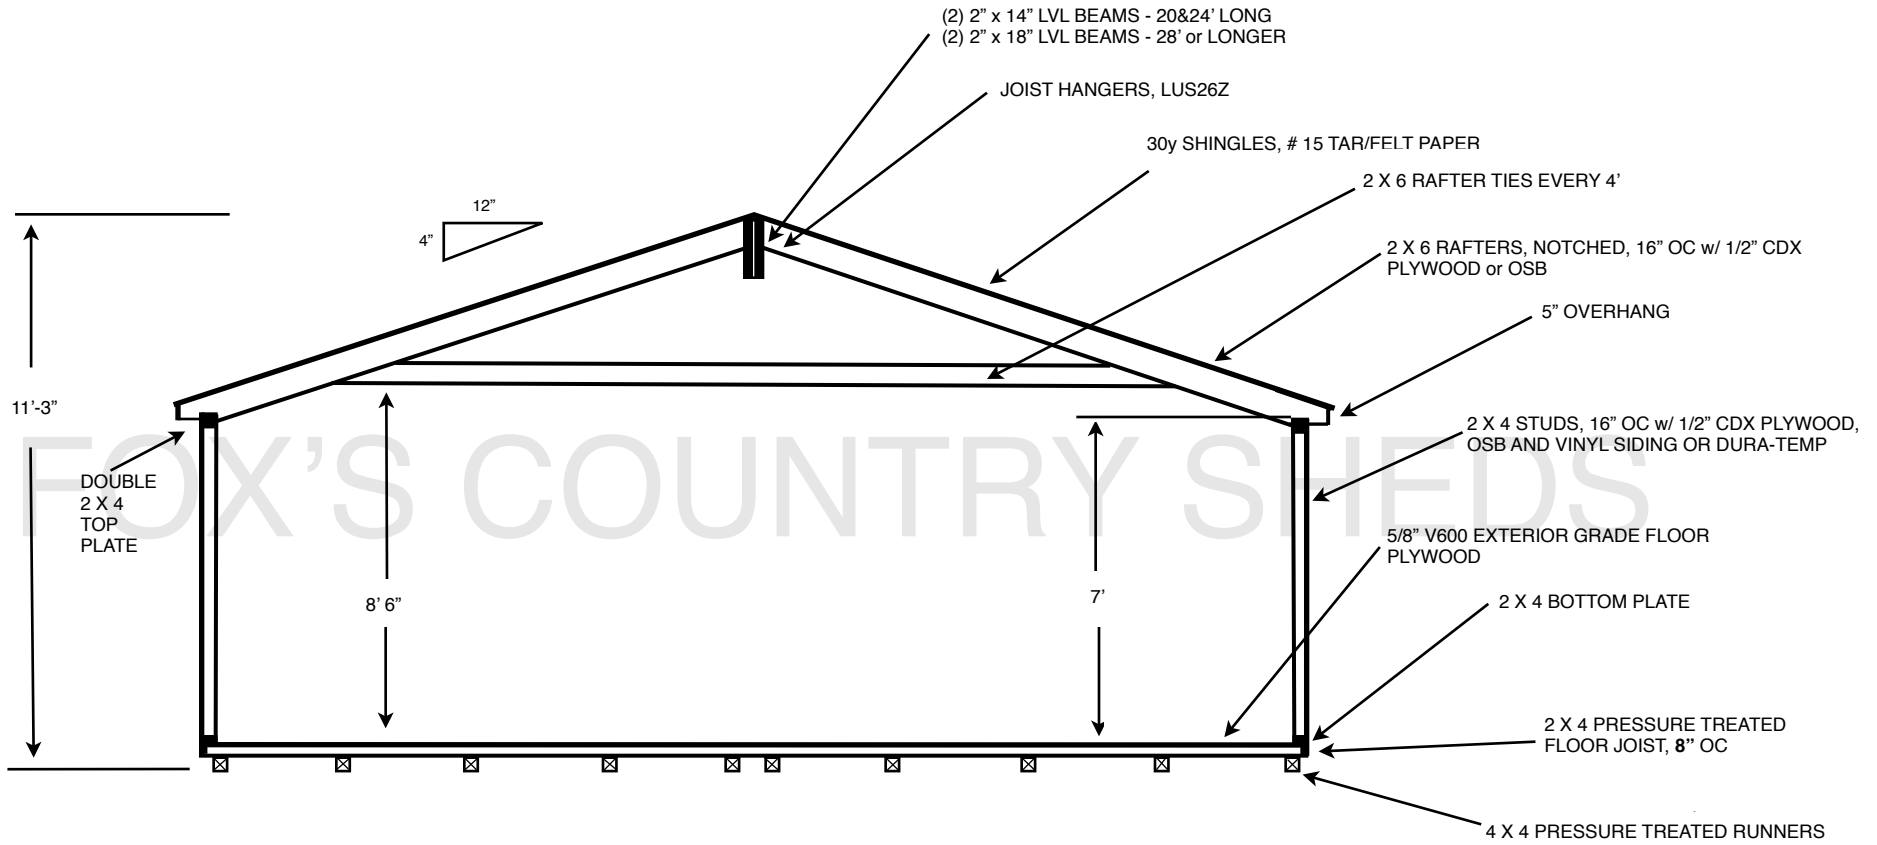

Fox's Country Sheds
537 E. 28TH DIVISION HWY. LITITZ, PA 17543
TEL: 717-626-9560 FAX: 717-626-7810

Double-Wide Garage

CROSS SECTION

Fox's Country Sheds
537 E. 28TH DIVISION HWY. LITITZ, PA 17543
TEL: 717-626-9560 FAX: 717-626-7810

Side View

Fox's Country Sheds
537 E. 28TH DIVISION HWY. LITITZ, PA 17543
TEL: 717-626-9560 FAX: 717-626-7810

Double-Wide Garage

FLOOR PLAN

Fox's Country Sheds
537 E. 28TH DIVISION HWY. LITITZ, PA 17543
TEL: 717-626-9560 FAX: 717-626-7810

Double-Wide Garage

END VIEW

Fox's Country Sheds
537 E. 28TH DIVISION HWY. LITITZ, PA 17543
TEL: 717-626-9560 FAX: 717-626-7810

Side View