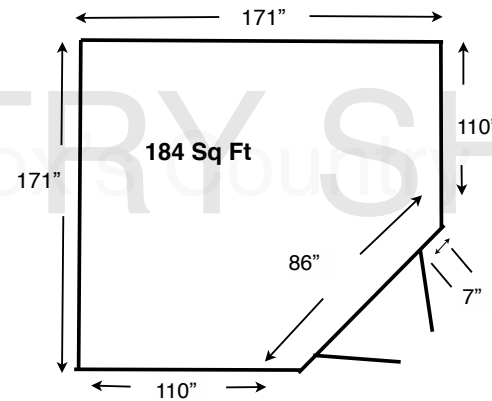

Corner Nook

5 Sided
 10', 12' & 14' WIDE

CROSS SECTION

Ground to Peak Heights		
10' Wide	12' Wide	14' Wide
120"	127"	133"

537 E. 28TH DIVISION HWY. LITITZ, PA 17543
TEL: 717-626-9560 FAX: 717-626-7810

Corner Nook Shed

Front View

537 E. 28TH DIVISION HWY. LITITZ, PA 17543
 TEL: 717-626-9560 FAX: 717-626-7810

10 x 10 Corner Nook

Center Peak Height from
 Ground Level: 120"
 5" Overhangs, 81" off Ground
 level
 Inside Wall Height: 77 1/2 "

12 x 12 Corner Nook

Center Peak Height from
 Ground Level: 121"
 Inside Peak: 109"
 5" Overhangs, 81" off Ground
 level
 Inside Wall Height: 77 "

14 x 14 Corner Nook

Center Peak Height from
 Ground Level: 133"

Fox's Country Sheds
 FOX COUNTRY SHEDS

537 E. 28TH DIVISION HWY. LITITZ, PA 17543
TEL: 717-626-9560 FAX: 717-626-7810

4 X 4 RUNNER SPACING

8' WIDE

10' WIDE

Middle Runner is Centered

12' WIDE

Middle Runner is Centered