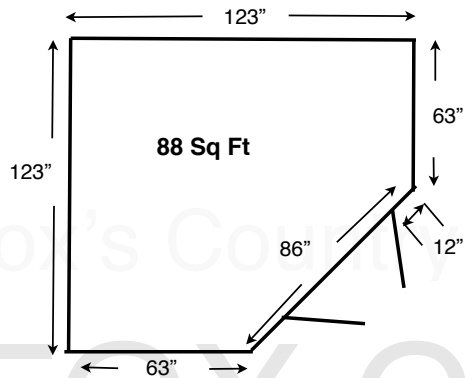

Corner Nook

5 Sided
 10', 12' & 14' WIDE

CROSS SECTION

Ground to Peak Heights		
10' Wide	12' Wide	14' Wide
120"	127"	133"

537 E. 28TH DIVISION HWY. LITITZ, PA 17543
TEL: 717-626-9560 FAX: 717-626-7810

Corner Nook Shed

Front View

537 E. 28TH DIVISION HWY. LITITZ, PA 17543
 TEL: 717-626-9560 FAX: 717-626-7810

10 x 10 Corner Nook

Center Peak Height from
 Ground Level: 120"
 5" Overhangs, 81" off Ground
 level
 Inside Wall Height: 77 1/2 "

12 x 12 Corner Nook

Center Peak Height from
 Ground Level: 121"
 Inside Peak: 109"
 5" Overhangs, 81" off Ground
 level
 Inside Wall Height: 77 "

14 x 14 Corner Nook

Center Peak Height from
 Ground Level: 133"

14' WIDE

Middle Runner is Centered

Workshop
 Painted Dura-Temp Shed