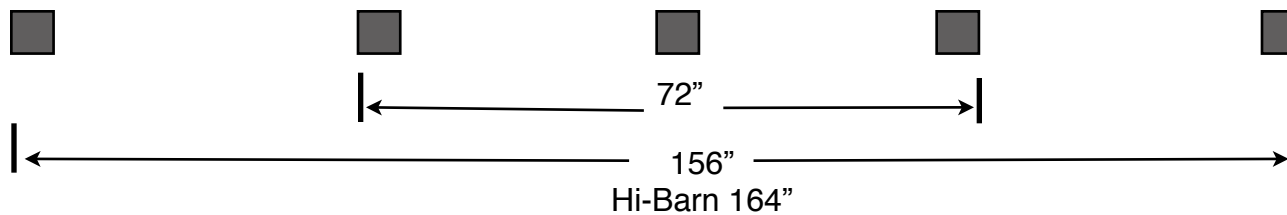

12 x 12 Corner Nook

Center Peak Height from
 Ground Level: 121"
 Inside Peak: 109"
 5" Overhangs, 81" off Ground
 level
 Inside Wall Height: 77 "

14 x 14 Corner Nook

Center Peak Height from
 Ground Level: 133"

Fox's Country Sheds
 FOX COUNTRY SHEDS

537 E. 28TH DIVISION HWY. LITITZ, PA 17543
TEL: 717-626-9560 FAX: 717-626-7810

4 X 4 RUNNER SPACING

8' WIDE

10' WIDE

Middle Runner is Centered

12' WIDE

Middle Runner is Centered

14' WIDE

Middle Runner is Centered

Workshop
 Painted Dura-Temp Shed