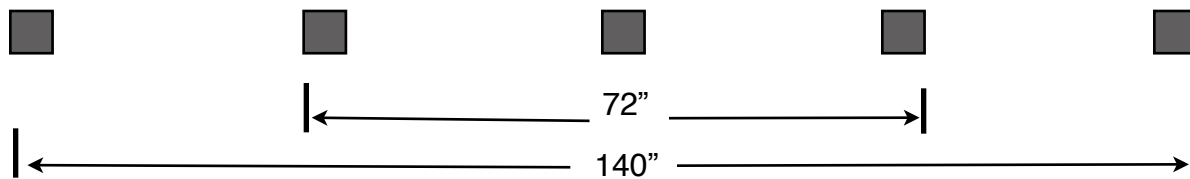

12 x 12 Corner Nook

Center Peak Height from
 Ground Level: 121"
 Inside Peak: 109"
 5" Overhangs, 81" off Ground
 level
 Inside Wall Height: 77 "

14 x 14 Corner Nook

Center Peak Height from
 Ground Level: 133"

Fox's Country Sheds
 FOX COUNTRY SHEDS

537 E. 28TH DIVISION HWY. LITITZ, PA 17543
TEL: 717-626-9560 FAX: 717-626-7810

4 X 4 RUNNER SPACING

8' WIDE

10' WIDE

Middle Runner is Centered

12' WIDE

Middle Runner is Centered

14' WIDE

Middle Runner is Centered

Workshop
 Painted Dura-Temp Shed