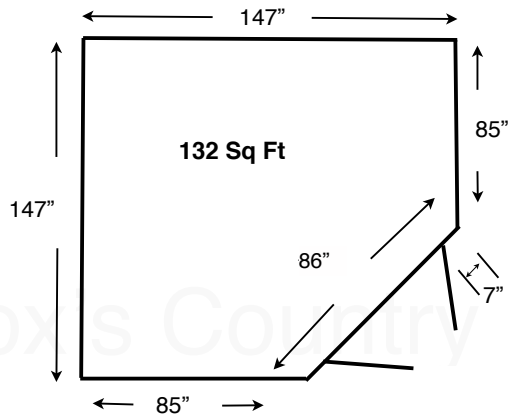

Corner Nook

5 Sided
 10', 12' & 14' WIDE

CROSS SECTION

Ground to Peak Heights		
10' Wide	12' Wide	14' Wide
120"	127"	133"

537 E. 28TH DIVISION HWY. LITITZ, PA 17543
TEL: 717-626-9560 FAX: 717-626-7810

Corner Nook Shed

Front View

537 E. 28TH DIVISION HWY. LITITZ, PA 17543
 TEL: 717-626-9560 FAX: 717-626-7810

10 x 10 Corner Nook

Center Peak Height from
 Ground Level: 120"
 5" Overhangs, 81" off Ground
 level
 Inside Wall Height: 77 1/2 "

12 x 12 Corner Nook

Center Peak Height from
 Ground Level: 121"
 Inside Peak: 109"
 5" Overhangs, 81" off Ground
 level
 Inside Wall Height: 77 "

14 x 14 Corner Nook

Center Peak Height from
 Ground Level: 133"

Fox's Country Sheds
 FOX COUNTRY SHEDS

537 E. 28TH DIVISION HWY. LITITZ, PA 17543
TEL: 717-626-9560 FAX: 717-626-7810

4 X 4 RUNNER SPACING

8' WIDE

10' WIDE

Middle Runner is Centered

12' WIDE

Middle Runner is Centered