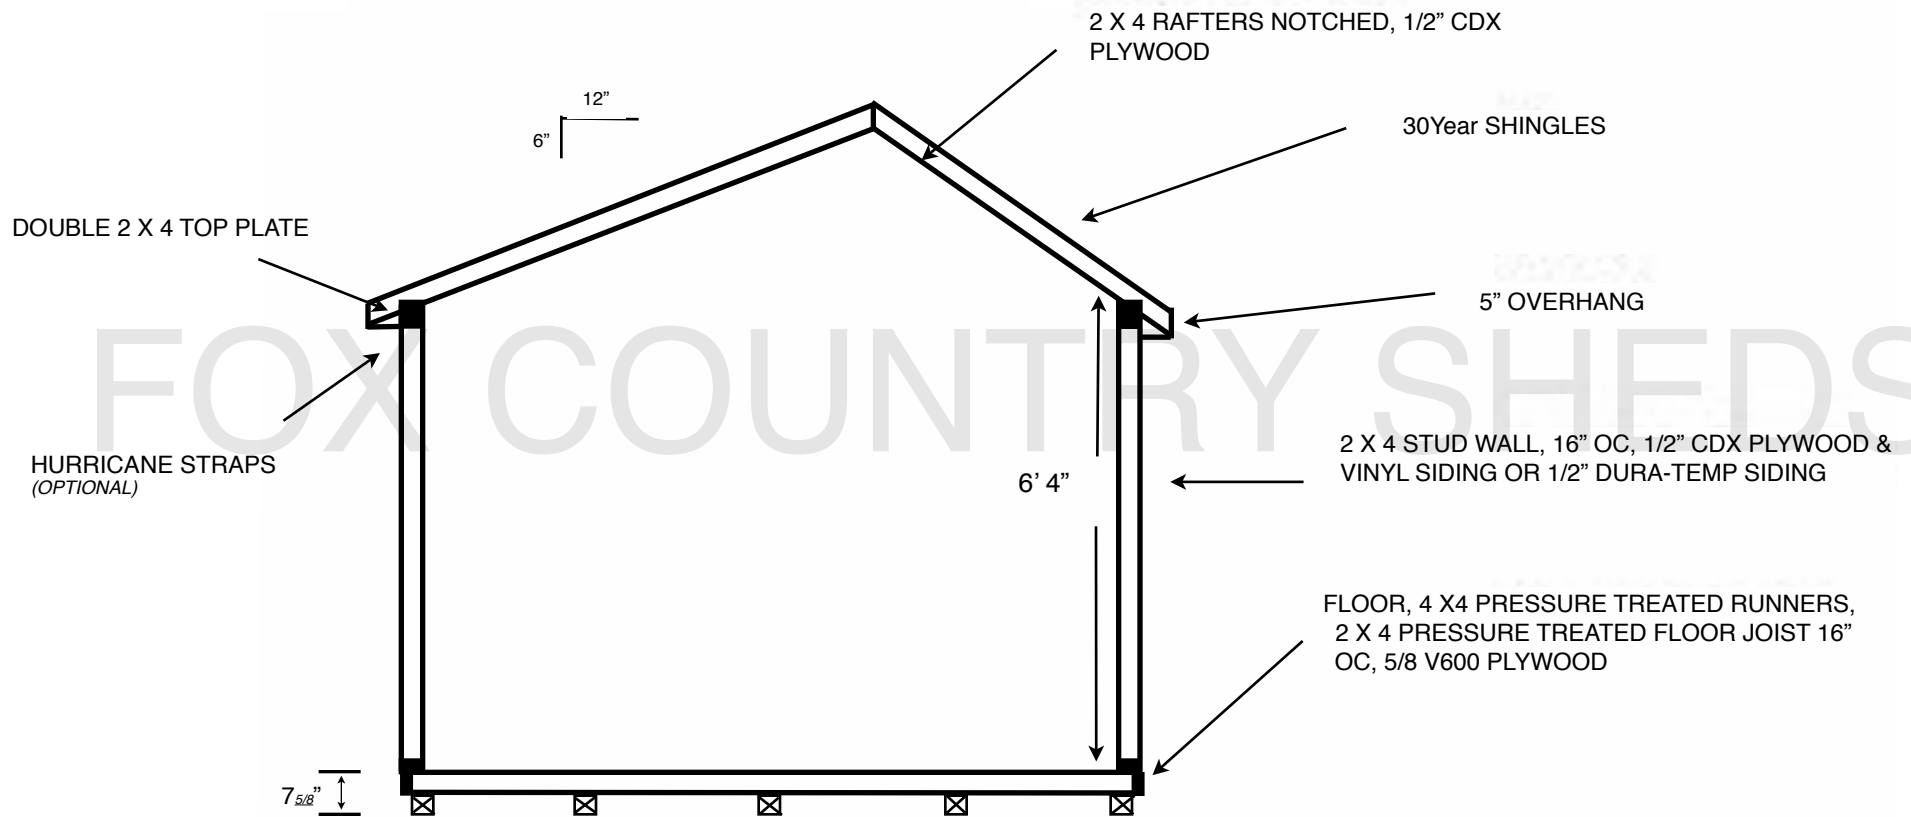

Corner Nook

5 Sided
 10', 12' & 14' WIDE

CROSS SECTION

Ground to Peak Heights		
10' Wide	12' Wide	14' Wide
120"	127"	133"

537 E. 28TH DIVISION HWY. LITITZ, PA 17543
TEL: 717-626-9560 FAX: 717-626-7810

Corner Nook Shed

Front View

537 E. 28TH DIVISION HWY. LITITZ, PA 17543
 TEL: 717-626-9560 FAX: 717-626-7810

10 x 10 Corner Nook

Center Peak Height from
 Ground Level: 120"
 5" Overhangs, 81" off Ground
 level
 Inside Wall Height: 77 1/2 "

12 x 12 Corner Nook

Center Peak Height from
 Ground Level: 121"
 Inside Peak: 109"
 5" Overhangs, 81" off Ground
 level
 Inside Wall Height: 77 "

14 x 14 Corner Nook

Center Peak Height from
 Ground Level: 133"

14' WIDE

Middle Runner is Centered

Workshop
 Painted Dura-Temp Shed