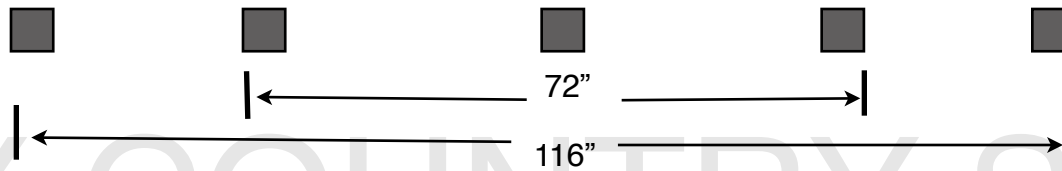

12 x 12 Corner Nook

Center Peak Height from
 Ground Level: 121"
 Inside Peak: 109"
 5" Overhangs, 81" off Ground
 level
 Inside Wall Height: 77 "

14 x 14 Corner Nook

Center Peak Height from
 Ground Level: 133"

Fox's Country Sheds
 FOX COUNTRY SHEDS

537 E. 28TH DIVISION HWY. LITITZ, PA 17543
TEL: 717-626-9560 FAX: 717-626-7810

4 X 4 RUNNER SPACING

8' WIDE

10' WIDE

Middle Runner is Centered

12' WIDE

Middle Runner is Centered

14' WIDE

Middle Runner is Centered

Workshop
 Painted Dura-Temp Shed