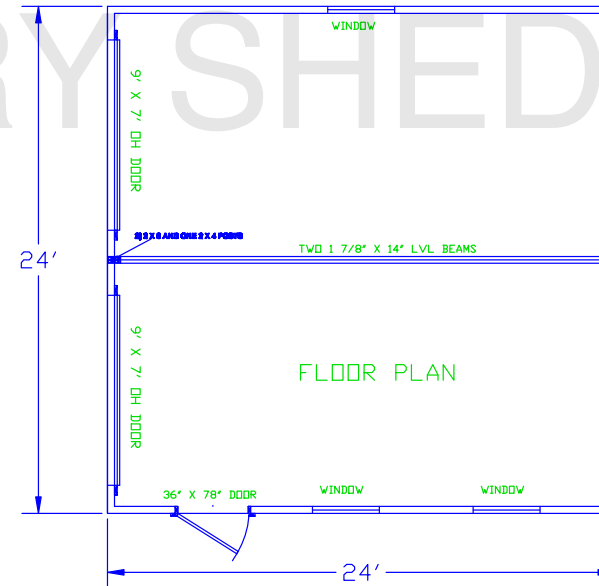

--

--

Fox's Country Sheds 537 E. 28TH DIVISION HWY. LITITZ, PA 17543	
Division 10-14-15	Drawing No.
Date	Revision

--

GENERIC COPY	

A-1

BACK ELEVATION

SIDE ELEVATION

ELEVATION

FLOOR PLAN

Fox's Country Sheds
 537 E. 28TH DIVISION HWY.
 LITITZ, PA 17543
 Phone: 717-626-9560 Fax: 717-626-7810

28.06.20