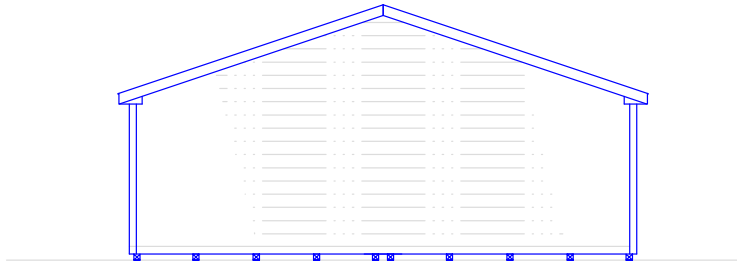

--

--

Fox's Country Sheds 537 E. 28TH DIVISION HWY. LITITZ, PA 17543	
Division 10-14-15	Drawing No.
Date	Revision

--

GENERIC COPY	

A-1

BACK ELEVATION

SIDE ELEVATION

ELEVATION

FLOOR PLAN

Fox's Country Sheds
 537 E. 28TH DIVISION HWY.
 LITITZ, PA 17543
 Phone: 717-626-9560 Fax: 717-626-7810

28.06.20